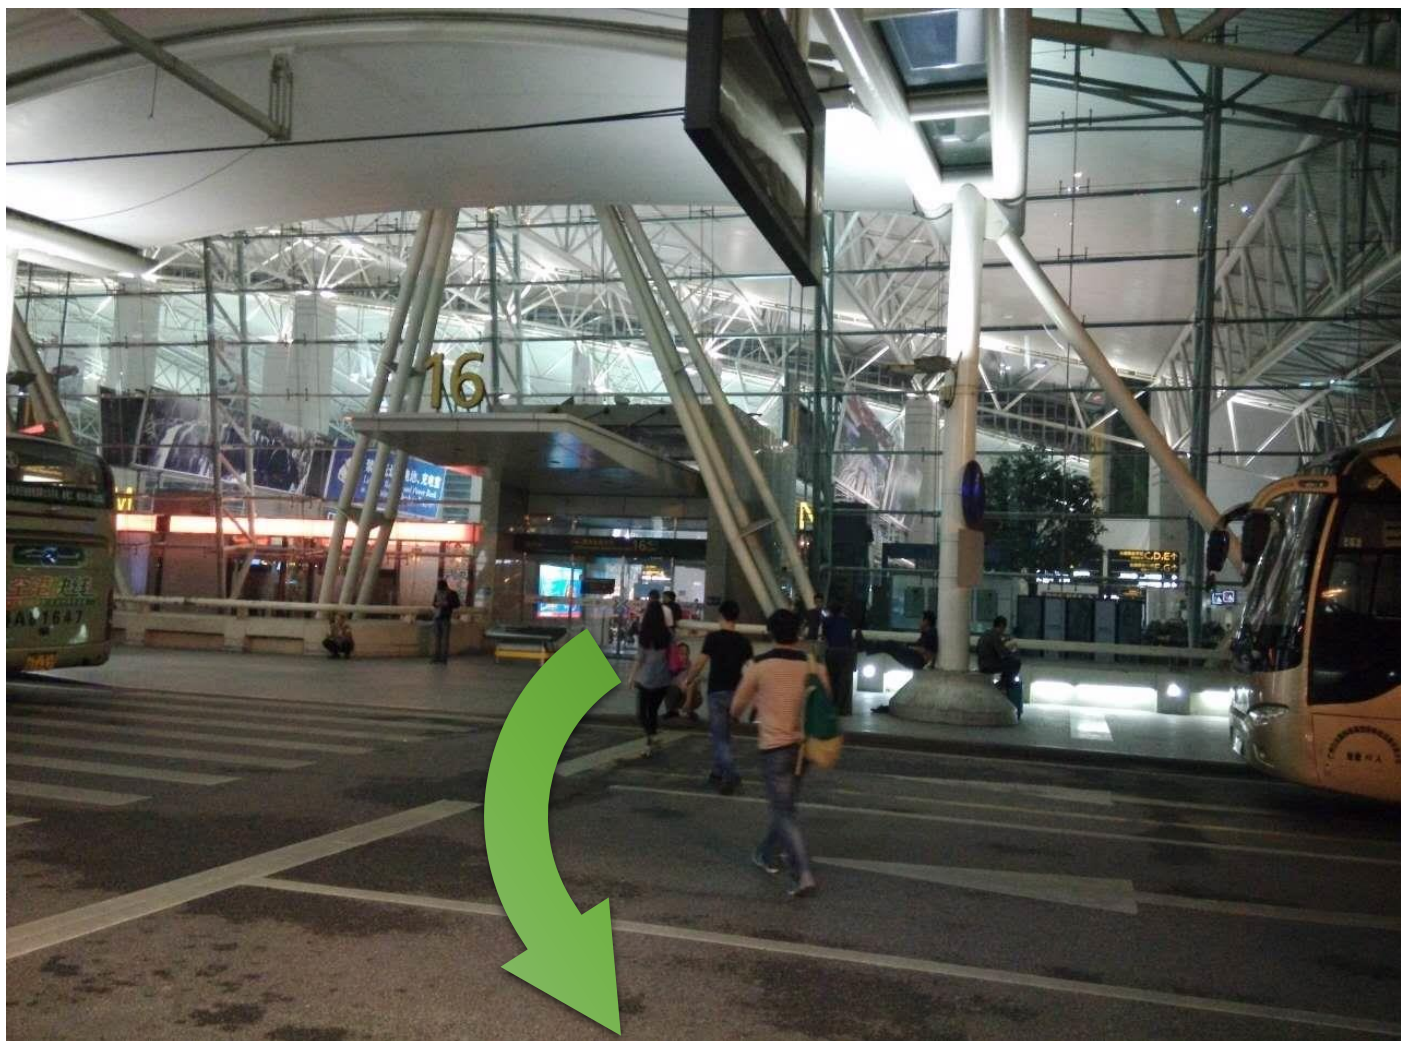

广州地铁 全程为你
Guangzhou Metro

路线指引

Guide

A. 乘坐地铁到“机场南”终点站，出站往“北出发厅”手扶电梯至二楼

Take metro to 'Airport South' terminal station. Go towards North 'Departure Hall' escalator to 2F

B. 到二楼后往“N”区，接近16号门

Go towards 'N' zone nearby gate 16

C. 出 16 号门，到达酒店穿梭车等候点，请在外车道耐心等待

Exit gate 16 and arrive at the Hotel Shuttle Bus stop. Please wait at external driveway

D. 酒店穿梭巴士的样子

Hotel shuttle bus

如需协助，请致电+86 20 36916888

Please contact +86 20 3691 6888 for any assistance