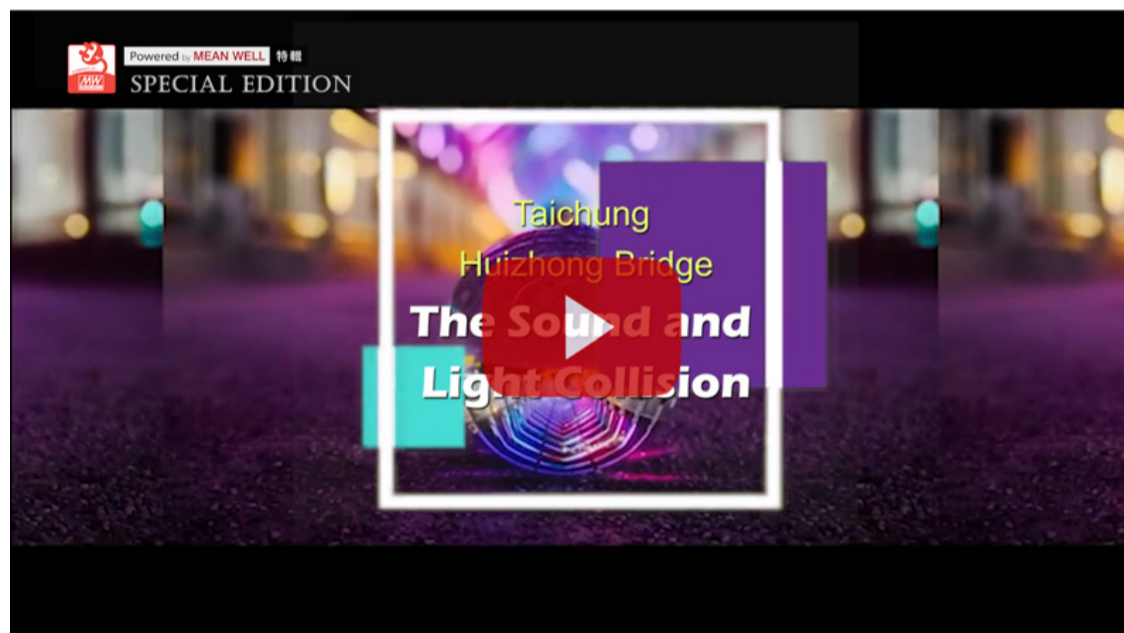

[View this email in your browser](#)

Taichung Echo Lighting Bridge The Sound and Light Collision

Date: Feb. 4 2021

By: Marketing Center

Nicole@meanwell.com

When lighting is no longer just pure lighting, what changes will happen to lighting? In the dark night, the bright lights always attract people to stay, and the Huizhong Bridge in Taichung has this unique charm.

The Huizhong bridge is located at the intersection of Huizhong Road and Section 3 of Taiwan Avenue. At the beginning it was an ordinary pedestrian bridge. In the 2020 Taiwan Lantern Festival, with the cooperation of the designer's creation and PBM partner, Suzhou StrongLED Lighting company, a romantic attraction exclusive to Taichung was created and successfully transformed into a fantasy bridge connecting people, light and the city.

We invite you to click the video below to experience the transformation of Huizhong bridge after the renovation.

For more comprehensive content, please refer to the [Powered by MEAN WELL official website](#), and subscribe to our [PBM YouTube channel](#)!

Copyright © 2021 MEAN WELL, All rights reserved.

Want to change how you receive these emails?
You can [update your preferences](#) or [unsubscribe from this list](#).